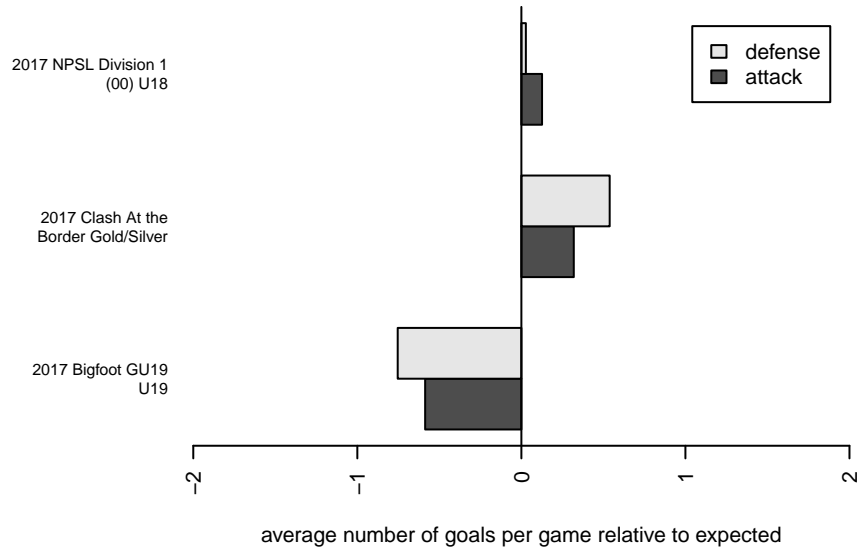

Southlake Select Rockets G00

Southlake Select
 Renton, WA
 G00 total strength=1646
 attack=20.23 defense=17.45
 fall league = NPSL Div 1 (00) U18
 notes= was SCORE

alt names used:
 Southlake Select G00 Rockets

Venues played:
 2017 Clash At the Border Gold/Silver
 2017 Bigfoot GU19 U19
 2017 NPSL Division 1 (00) U18

Southlake Select Rockets G00
 Dots are actual minus expected GF (blue circles) and GA (red triangles).
 Blue line is smoothed change in attack strength. Red is smoothed change in defense strength.

**attack and defense variance (black dot)
relative to other teams
and top 10 in region**

**attack and defense rating
relative to others at age
and all opponents in last 13 months**

Performance relative to 13 month average

Performance relative to 13 month average

date	home		away		venue	pred.home	pred.away
2018-01-20	Southlake Select Rockets G00	3	NSC Edge G00	1	2017 NPSL Division 1 (00) U18	2.52	0.72
2018-01-06	Seattle United NE Blue G00	0	Southlake Select Rockets G00	4	2017 NPSL Division 1 (00) U18	0.17	3.84
2017-12-09	Southlake Select Rockets G00	2	Crossfire Select Wilkinson G01	1	2017 NPSL Division 1 (00) U18	1.30	1.02
2017-12-02	Southlake Select Rockets G00	2	NK Storm G00	0	2017 NPSL Division 1 (00) U18	2.84	0.19
2017-08-19	Southlake Select Rockets G00	1	Snohomish United Black G00	0	2017 Bigfoot GU19 U19	1.59	0.33
2017-08-18	Southlake Select Rockets G00	3	South Whidbey Reign G99	0	2017 Bigfoot GU19 U19	3.50	0.26
2017-08-17	Team Orange G99	5	Southlake Select Rockets G00	1	2017 Bigfoot GU19 U19	2.14	1.67
2017-06-25	Southlake Select Rockets G00	0	Pacific FC Orange G00	1	2017 Clash At the Border Gold/Silver	1.63	1.24
2017-06-24	FC Elk Grove Crush G00	0	Southlake Select Rockets G00	2	2017 Clash At the Border Gold/Silver	0.75	1.80
2017-06-24	Pacific FC White Lightning G99	1	Southlake Select Rockets G00	4	2017 Clash At the Border Gold/Silver	0.68	3.00
2017-06-23	PCU Red Storm G99	0	Southlake Select Rockets G00	4	2017 Clash At the Border Gold/Silver	1.48	2.29