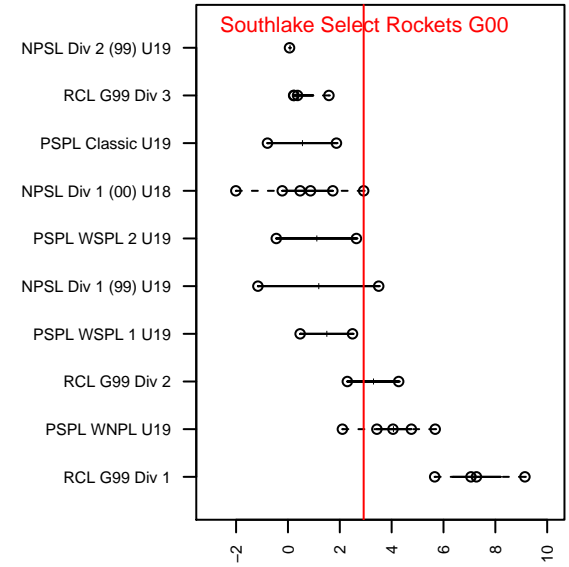

Southlake Select Rockets G00

Southlake Select
 Renton, WA
 G00 total strength=1646
 attack=20.23 defense=17.45
 fall league = NPSL Div 1 (00) U18
 notes= was SCORE

alt names used:
 Southlake Select G00 Rockets

Venues played:
 2017 Clash At the Border Gold/Silver
 2017 Bigfoot GU19 U19
 2017 NPSL Division 1 (00) U18

Southlake Select Rockets G00
 Dots are actual minus expected GF (blue circles) and GA (red triangles).
 Blue line is smoothed change in attack strength. Red is smoothed change in defense strength.

**attack and defense variance (black dot)
relative to other teams
and top 10 in region**

**attack and defense rating
relative to others at age
and all opponents in last 13 months**

Performance relative to 13 month average

Performance relative to 13 month average

date	home		away		venue	pred.home	pred.away
2018-01-20	Southlake Select Rockets G00	3	NSC Edge G00	1	2017 NPSL Division 1 (00) U18	2.52	0.72
2018-01-06	Seattle United NE Blue G00	0	Southlake Select Rockets G00	4	2017 NPSL Division 1 (00) U18	0.17	3.84
2017-12-09	Southlake Select Rockets G00	2	Crossfire Select Wilkinson G01	1	2017 NPSL Division 1 (00) U18	1.30	1.02
2017-12-02	Southlake Select Rockets G00	2	NK Storm G00	0	2017 NPSL Division 1 (00) U18	2.84	0.19
2017-08-19	Southlake Select Rockets G00	1	Snohomish United Black G00	0	2017 Bigfoot GU19 U19	1.59	0.33
2017-08-18	Southlake Select Rockets G00	3	South Whidbey Reign G99	0	2017 Bigfoot GU19 U19	3.50	0.26
2017-08-17	Team Orange G99	5	Southlake Select Rockets G00	1	2017 Bigfoot GU19 U19	2.14	1.67
2017-06-25	Southlake Select Rockets G00	0	Pacific FC Orange G00	1	2017 Clash At the Border Gold/Silver	1.63	1.24
2017-06-24	FC Elk Grove Crush G00	0	Southlake Select Rockets G00	2	2017 Clash At the Border Gold/Silver	0.75	1.80
2017-06-24	Pacific FC White Lightning G99	1	Southlake Select Rockets G00	4	2017 Clash At the Border Gold/Silver	0.68	3.00
2017-06-23	PCU Red Storm G99	0	Southlake Select Rockets G00	4	2017 Clash At the Border Gold/Silver	1.48	2.29